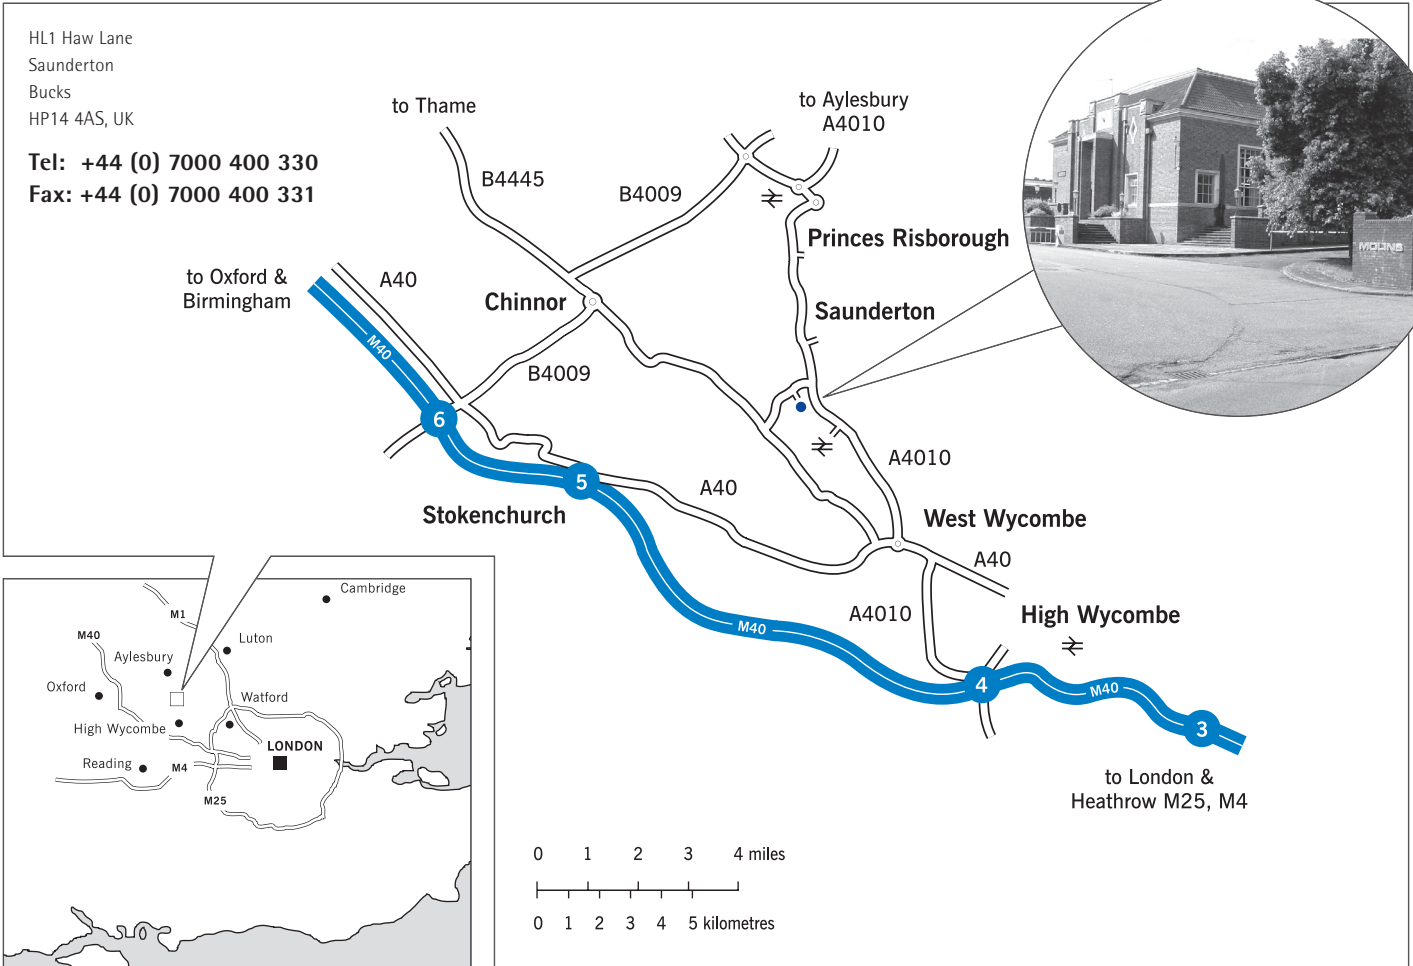

How to find us

Directions

► By Car from London

This journey is approximately 7 miles from Junction 4 of the M40:

- Exit M40 at Junction 4.
- Follow signs for A4010 (towards Aylesbury & Princes Risborough).
- Proceed past Saunderton train station and Ministry Wharf, turning left into Haw Lane just after the sign for 'Molins'.
- The Molins site is on the left, approximately 200 meters after the junction.

► By Car from Oxford / Birmingham

This journey is approximately 10 miles from Junction 6 of the M40:

- Exit M40 at Junction 6.
- Follow signs for B4009 (towards Chinnor & Princes Risborough).
- Proceed out of Princes Risborough on the A4010 (towards High Wycombe) and continue until the sign for 'Molins' on the right.
- Turn immediately right into Haw Lane.
- The Molins site is on the left, approximately 200 meters after the junction.

► By Train on the Chiltern Line

Trains run from London Marylebone to Princes Risborough approximately every thirty minutes (every 15 minutes during rush hours) and from Birmingham Snow Hill approximately every hour.

For train times please call: 0990 165 165

There is a taxi rank at Princes Risborough Station.

► By Air

The nearest airport is London Heathrow.

Taxis can be pre-booked by calling Phil Read at Ridge Rentals on: 01844 344 932